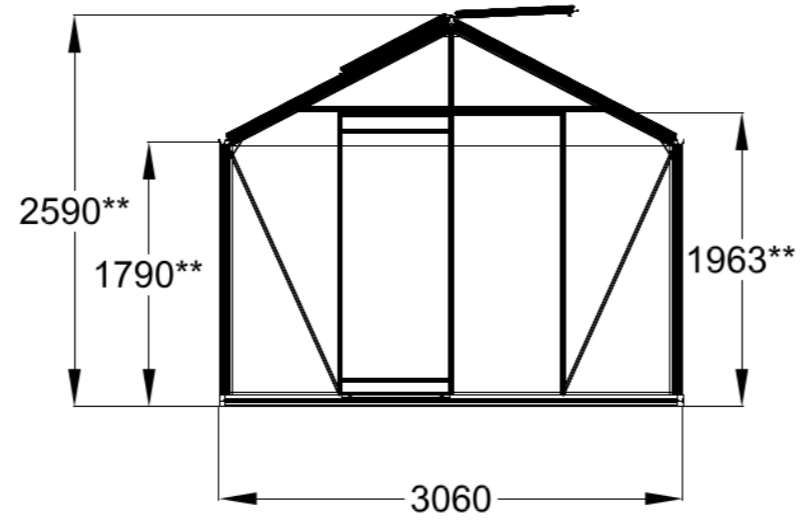

The photos and images may differ of reality and are not binding. All dimensions are approximate. Subject to errors and product changes. All reproduction, even partial, is prohibited.

Frontview

Right/leftview

Backview

Topview

Type	R303H	R304H	R305H	R306H	R307H	R308H	R309H **	R310H **
L*	2240	2980	3710	4450	5190	5930	6670	7410
# Vents Lucarnes/Dakramen	1	1	1	2	2	4	4	6

* All dimensions are in mm.
** 4cm higher from the length of 6,67m.