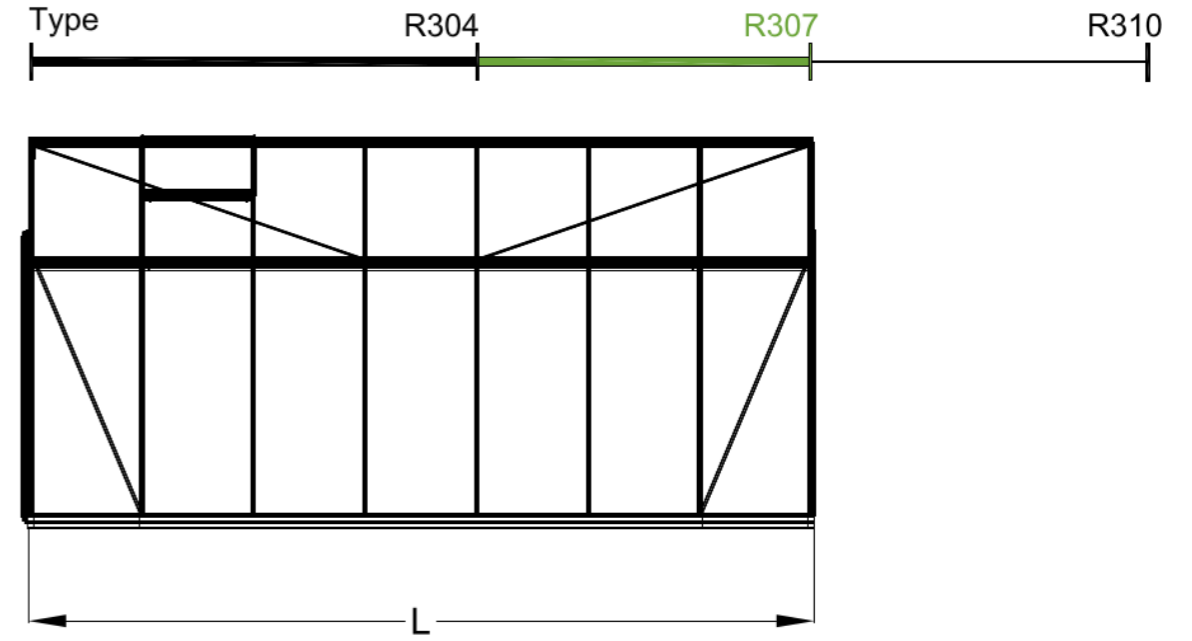

The photos and images may differ of reality and are not binding. All dimensions are approximate. Subject to errors and product changes. All reproduction, even partial, is prohibited.

Frontview

Right/leftview

Backview

Topview

Type	R303H	R304H	R305H	R306H	R307H	R308H	R309H **	R310H **
L*	2240	2980	3710	4450	5190	5930	6670	7410
# Vents Lucarnes/Dakramen	1	1	1	2	2	4	4	6

* All dimensions are in mm.
** 4cm higher from the length of 6,67m.