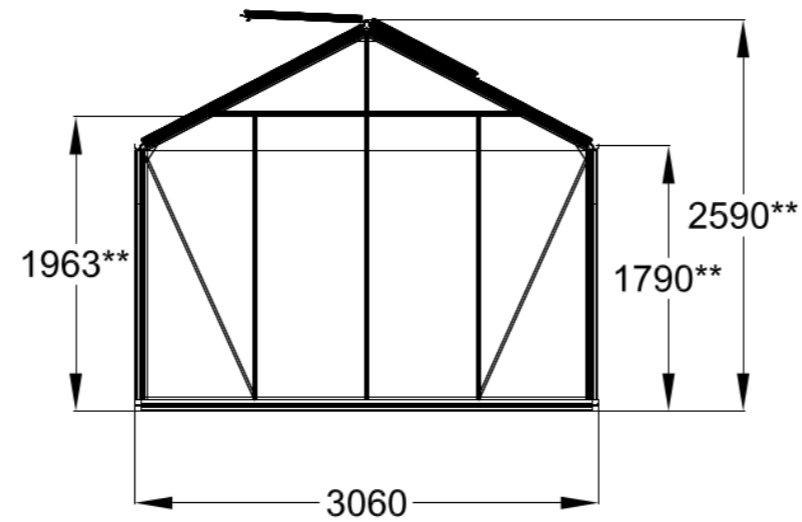

The photos and images may differ of reality and are not binding. All dimensions are approximate. Subject to errors and product changes. All reproduction, even partial, is prohibited.

Frontview

Right/leftview

Backview

Topview

Type	R303H	R304H	R305H	R306H	R307H	R308H	R309H **	R310H **
L*	2240	2980	3710	4450	5190	5930	6670	7410
# Vents Lucarnes/Dakramen	1	1	1	2	2	4	4	6

* All dimensions are in mm.
** 4cm higher from the length of 6,67m.