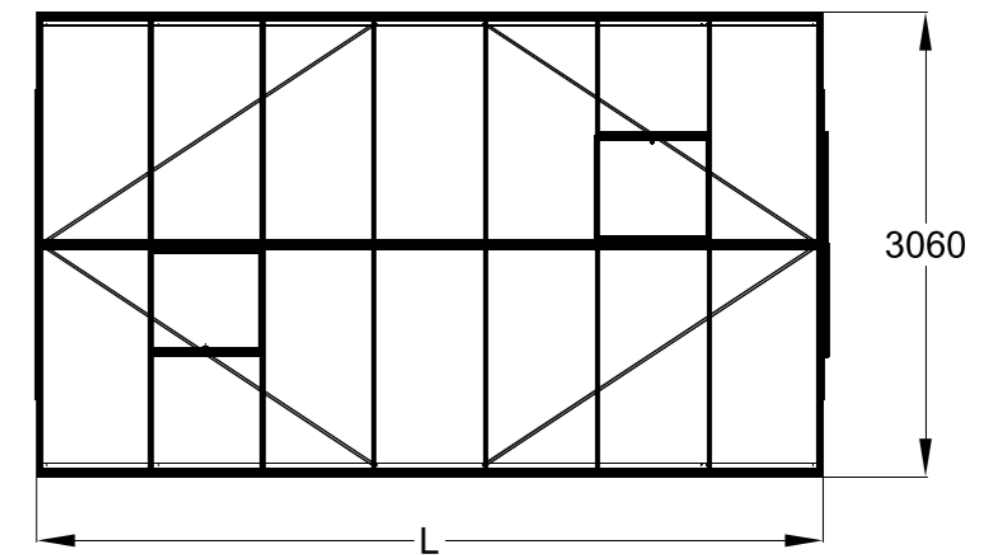

The photos and images may differ of reality and are not binding. All dimensions are approximate. Subject to errors and product changes. All reproduction, even partial, is prohibited.

Frontview

Right/leftview

Backview

Topview

Type	R303H	R304H	R305H	R306H	R307H	R308H	R309H **	R310H **
L*	2240	2980	3710	4450	5190	5930	6670	7410
# Vents Lucarnes/Dakramen	1	1	1	2	2	4	4	6

* All dimensions are in mm.
** 4cm higher from the length of 6,67m.