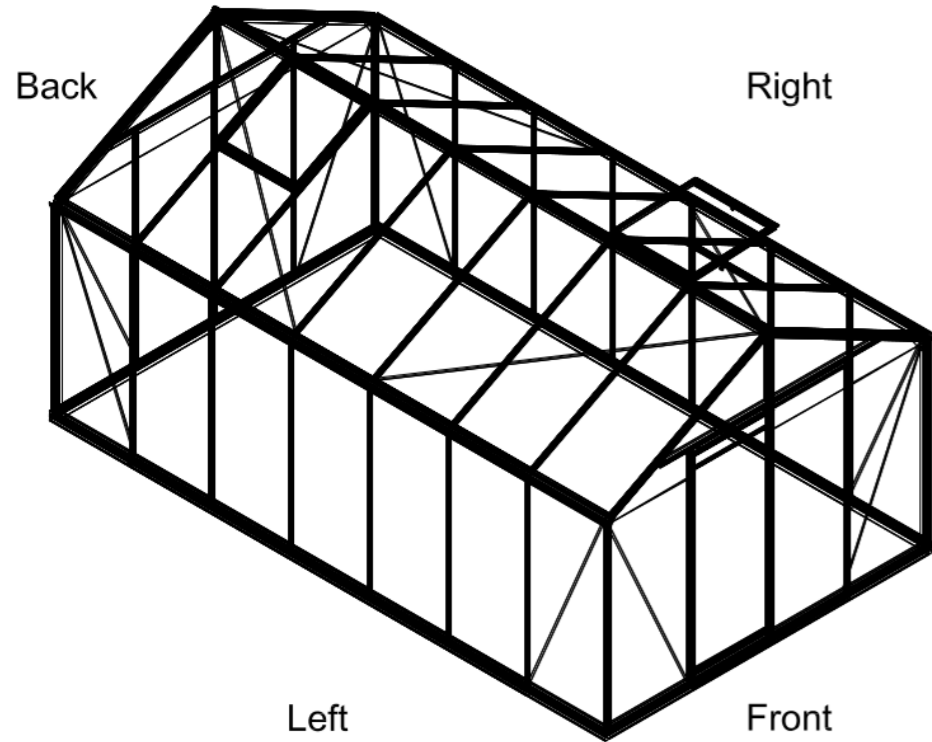

The photos and images may differ of reality and are not binding. All dimensions are approximate. Subject to errors and product changes. All reproduction, even partial, is prohibited.

Frontview

Right/leftview

Backview

Topview

Type	R303H	R304H	R305H	R306H	R307H	R308H	R309H **	R310H **
L*	2240	2980	3710	4450	5190	5930	6670	7410
# Vents Lucarnes/Dakramen	1	1	1	2	2	4	4	6

* All dimensions are in mm.
** 4cm higher from the length of 6,67m.